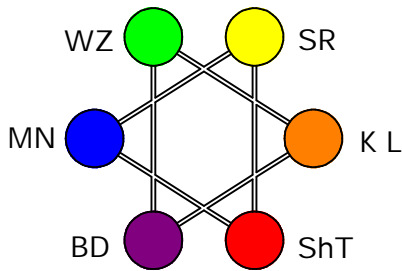

G Hh Th P Ts Q

the single chosen probability springs from
 Pa - purple - moon
 Internal Reflection of Reflection
 Tarot Last Judgement, Resurrection
 Oz Tarot Fountain of Oblivion
 Foresight, conception
 Beginning of beginning, birth of birth
 the complete loss of all other probabilities

which is guided by
 Tsa - purple - moon
 External Reflection of Reflection
 Tarot World
 Oz Tarot Lurline
 Significant combinations of influences that act invisibly
 to guide the process to the result

The Specific Absence
 of the Specific Negative
 of the order of Recursion
 the order of the arc of the Rainbow
 which is the Hexagram of Recursion

The Specific Absence
 of the Specific Negative
 of the order of Recursion
 which is the order of Virtual Perception
 of the process of Recursion

The Specific Absence of
 the order of Recursion
 which is the order of Recursion

The Specific Absence of
 the order of Recursion
 which is the order of Virtual Perception