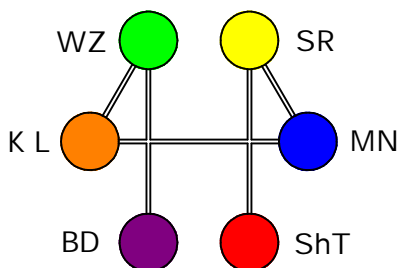

G Hh Th P Ts Q

the single chosen probability springs from
 Pa - purple - moon
 Internal Reflection of Reflection
 Tarot Last Judgement, Resurrection
 Oz Tarot Fountain of Oblivion
 Foresight, conception
 Beginning of beginning, birth of birth
 the complete loss of all other probabilities

which is guided by
 Tsa - purple - moon
 External Reflection of Reflection
 Tarot World
 Oz Tarot Lurline
 Significant combinations of influences that act invisibly
 to guide the process to the result

The Specific Absence
 of the Specific Negative
 of the order of Recursion
 the order of the arc of the Rainbow
 which is the Hexagram of Recursion

The Specific Absence
 of the Specific Negative
 of the order of Recursion
 which is the order of Virtual Perception
 of the process of Recursion

The Specific Absence of
 the order of Recursion
 which is the order of Recursion

The Specific Absence of
 the order of Recursion
 which is the order of Virtual Perception