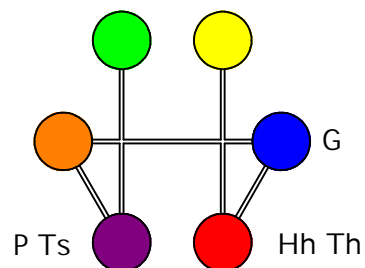

G Hh Th P Ts Q

the single chosen probability springs from
 Pa - purple - moon
 Internal Reflection of Reflection
 Tarot Last Judgement, Resurrection
 Oz Tarot Fountain of Oblivion
 Foresight, conception
 Beginning of beginning, birth of birth
 the complete loss of all other probabilities

which is guided by
 Tsa - purple - moon
 External Reflection of Reflection
 Tarot World
 Oz Tarot Lurline
 Significant combinations of influences that act invisibly
 to guide the process to the result

The Specific Absence
 of the Specific Negative
 of the order of Recursion
 the order of the arc of the Rainbow
 which is the Hexagram of Recursion

The Specific Absence
 of the Specific Negative
 of the order of Recursion
 which is the order of Virtual Perception
 of the process of Recursion

The Specific Absence of
 the order of Recursion
 which is the order of Recursion

The Specific Absence of
 the order of Recursion
 which is the order of Virtual Perception