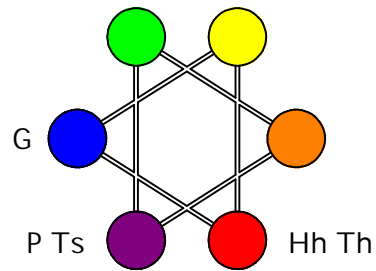

G Hh Th P Ts Q

the single chosen probability springs from
 Pa - purple - moon
 Internal Reflection of Reflection
 Tarot Last Judgement, Resurrection
 Oz Tarot Fountain of Oblivion
 Foresight, conception
 Beginning of beginning, birth of birth
 the complete loss of all other probabilities

which is guided by
 Tsa - purple - moon
 External Reflection of Reflection
 Tarot World
 Oz Tarot Lurline
 Significant combinations of influences that act invisibly
 to guide the process to the result

The Specific Absence
 of the Specific Negative
 of the order of Recursion
 the order of the arc of the Rainbow
 which is the Hexagram of Recursion

The Specific Absence
 of the Specific Negative
 of the order of Recursion
 which is the order of Virtual Perception
 of the process of Recursion

The Specific Absence of
 the order of Recursion
 which is the order of Recursion

The Specific Absence of
 the order of Recursion
 which is the order of Virtual Perception