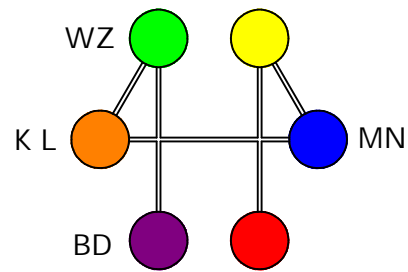

B D W Z K L M N S R Sh T

Koo - External Control, reflexes, defaults
Loo - Internal Control, classifications, focus
are the reversal of force that balance all the external conditions

Mee - External Rulership, measure, objectivity
Nee - Internal Rulership, possibilities
are the external organization of meaning into randomness that
potentializes the probabilities into actuality

The Specific Negative
of the order of Recursion
which is the color wheel
the arc of the Rainbow

The Specific Absence
of the Specific Negative
of the order of Recursion
the order of the arc of the Rainbow
which is the Hexagram of Recursion

The order of Recursion

The Specific Absence of
the order of Recursion
which is the order of Recursion