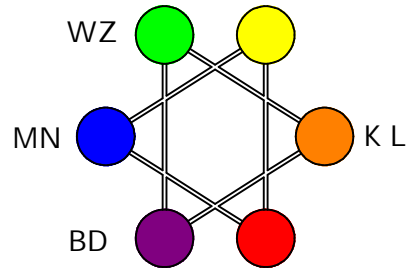

B D W Z K L M N S R Sh T

Koo - External Control, reflexes, defaults
Loo - Internal Control, classifications, focus
are the reversal of force that balance all the external conditions

Mee - External Rulership, measure, objectivity
Nee - Internal Rulership, possibilities
are the external organization of meaning into randomness that
potentializes the probabilities into actuality

The Specific Negative
of the order of Recursion
which is the color wheel
the arc of the Rainbow

The Specific Absence
of the Specific Negative
of the order of Recursion
the order of the arc of the Rainbow
which is the Hexagram of Recursion

The order of Recursion

The Specific Absence of
the order of Recursion
which is the order of Recursion