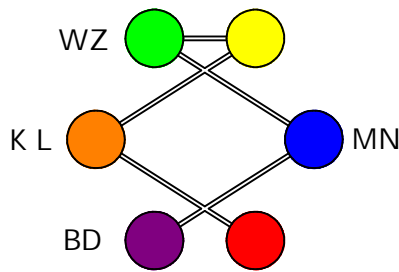

B D W Z K L M N S R Sh T

Koo - External Control, reflexes, defaults
Loo - Internal Control, classifications, focus
are the reversal of force that balance all the external conditions

Mee - External Rulership, measure, objectivity
Nee - Internal Rulership, possibilities
are the external organization of meaning into randomness that
potentializes the probabilities into actuality

The Specific Negative
of the order of Recursion
which is the color wheel
the arc of the Rainbow

The Specific Absence
of the Specific Negative
of the order of Recursion
the order of the arc of the Rainbow
which is the Hexagram of Recursion

The order of Recursion

The Specific Absence of
the order of Recursion
which is the order of Recursion